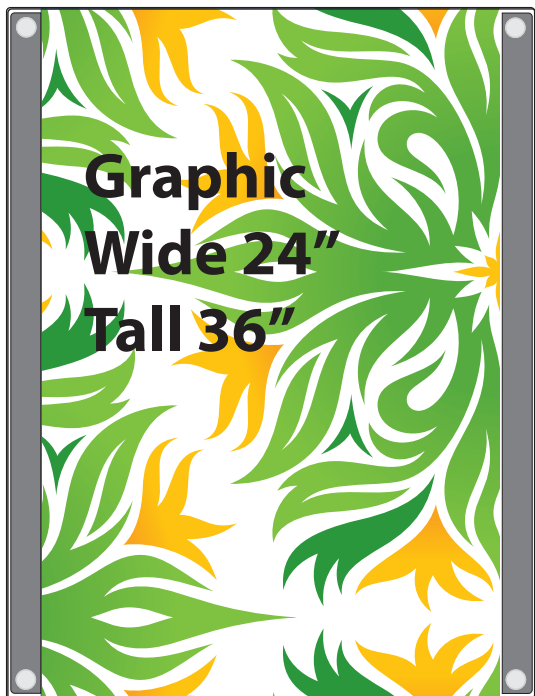

18x24 Changeable Glass 4 usage options

Outside Dimensions ??'' x ??''

Top Load Portrait

Side Load Portrait

Top Load Landscape

Side Load Landscape