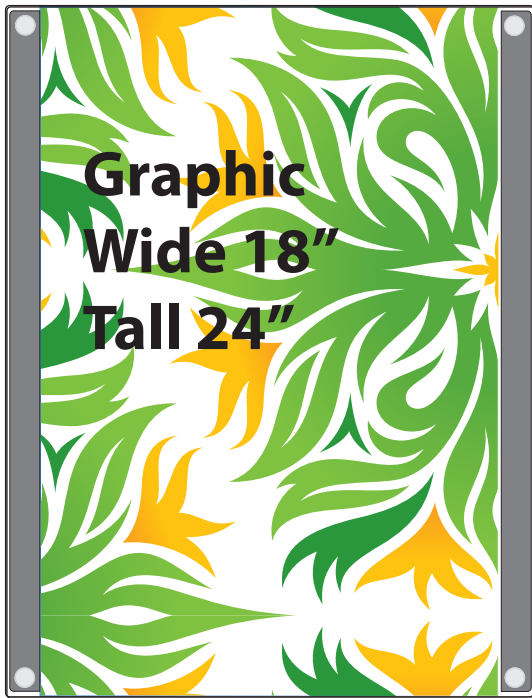

18x24 Changeable Glass 4 usage options
Outside Dimensions 21-3/8" x 24" Tray 15""

Top Load Portrait

Side Load Portrait

Top Load Landscape

Side Load Landscape