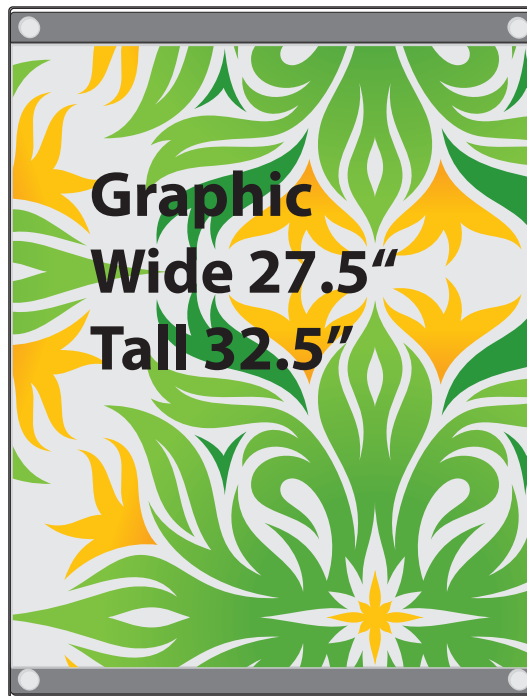

18x24 Changeable Glass 4 usage options

Outside Dimensions ??'' x ??''

Top Load Portrait

Side Load Portrait

Top Load Landscape

Side Load Landscape